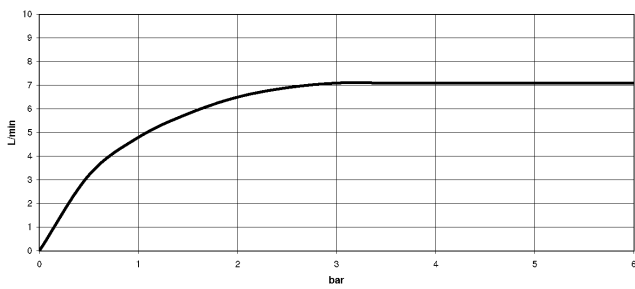

Flow rate chart

Certificates

LGA_18901.

ETA_18524.

WRAS_2311044.