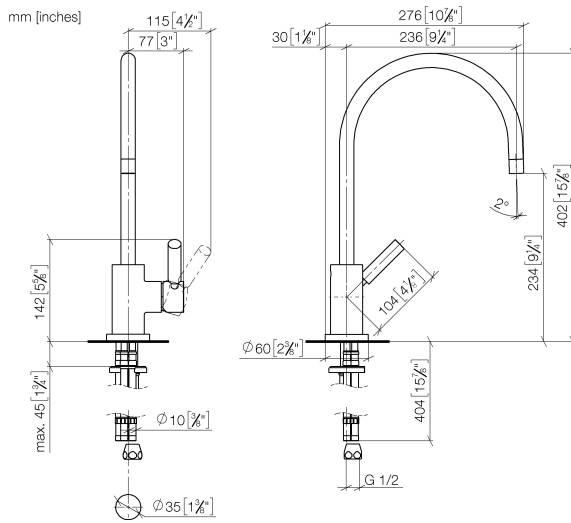

TARA Single-lever mixer for rinsing/Profi spray - Durabronz (23kt Gold)

33 826 888